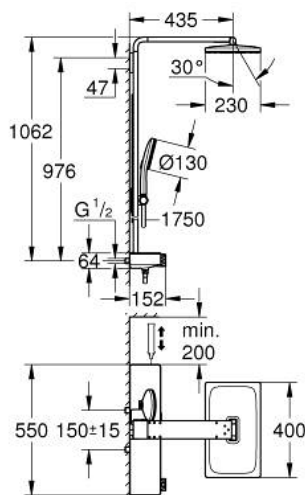

10 096 2GL 00 RAINSHOWER AQUA PURE SHOWER SYSTEM WITH THERMOSTAT FOR WALL MOUNTING

PRODUCT DESCRIPTION (1/2)

- Colour: cool sunrise
- consists of:
 - horizontal 435 mm shower arm
 - exposed SmartControl thermostat with metal housing
 - allows change between:
 - head shower Rainshower Aqua Duo square 400 x 230 mm, black acrylic spray plate
 - swing angle 0° - 30°
 - spray patterns: GROHE PureRain, ActiveRain
 - hand shower Rainshower Aqua 130 (101 676), black acrylic spray plate
 - spray patterns: GROHE Rain, Rain+ and ActiveMassage
 - adjustable in height with gliding element
 - initial Rainshower Aqua Pure unit (101 672 9990) enclosed
 - shower hose 1750 mm
 - GROHE Rainshower Aqua Pure removes chlorine and odor (hand shower)
 - GROHE SmartTip showering spray selection via push of a ring
 - GROHE EcoJoy - Less water, perfect flow
 - maximum flow rate (at 3 bar): 15 l/min
 - GROHE SmartControl with recessed metal buttons, push for ON-OFF, turn for volume adjustment from GROHE EcoJoy to full flow
 - GROHE ProGrip Metal with knurl structure
 - GROHE TurboStat compact cartridge with wax thermoelement
 - GROHE SafeStop at 38°C
 - GROHE SafeStop Plus optional temperature limiter at 43°C included
 - integrated GROHE EasyReach shower tray (black glass)
 - GROHE DreamSpray perfect spray pattern
 - GROHE LongLife finish
 - SpeedClean anti-lime system
 - Inner WaterGuide for a longer life
 - TwistStop (to prevent hose from twisting)
 - GROHE CoolTouch prevents scalding on hot surfaces
 - suitable for instantaneous heaters (min. 19 kW/h)
 - minimum flow rate 5 l/min.