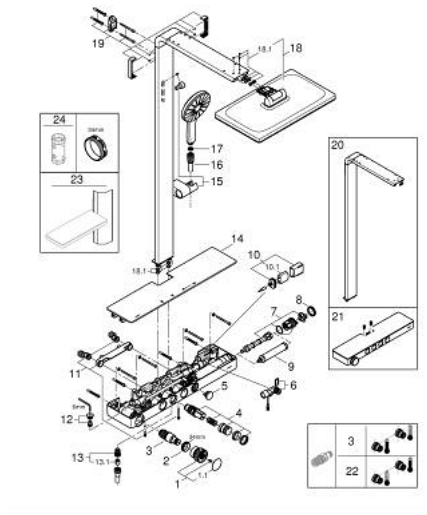

10 096 2GL 00 RAINSHOWER AQUA PURE SHOWER SYSTEM WITH THERMOSTAT FOR WALL MOUNTING

SPARE PARTS, November 2022 – now

- 1: temperature control handle (Spare part-nr. 108445GL00)
 - 1.1: cap (Spare part-nr. 108446GL00)
 - 2: Fitting ring (Spare part-nr. 47743000)
 - 3: Thermostatic compact cartridge 1/2" (Spare part-nr. 47439000)
 - 4: Pushbutton incl. cartridge (Spare part-nr. 108447GL00)
 - 5: pushbutton filter (Spare part-nr. 108448GL00)
 - 6: flow sensor (Spare part-nr. 1084529990)
 - 7: filter lock incl. dummy (Spare part-nr. 1084519990)
 - 8: cap filter (Spare part-nr. 108449GL00)
 - 9: Unit for Rainshower Aqua Pure shower systems (Spare part-nr. 1016729990)
 - 10: Battery housing with battery (Spare part-nr. 42393000)
 - 10.1: Battery (Spare part-nr. 42886000)
 - 11: S-Union 1/2" X 3/4" (Spare part-nr. 1084559990)
 - 12: non-return valves (Spare part-nr. 108460999M)
 - 13: outlet nipple (Spare part-nr. 1084540000)
 - 13.1: Non-return valve (Spare part-nr. 08565000)
 - 14: cover (Spare part-nr. 108484K000)
 - 15: glider (Spare part-nr. 108592GL00)
 - 16: shower hose (Spare part-nr. 108655GL00)
 - 17: Dirt strainer (Spare part-nr. 0700200M)
 - 18: spare head shower (Spare part-nr. 108652GL00)
 - 18.1: set of replacement parts (Spare part-nr. 108603GL00)
 - 19: shower rail holder (Spare part-nr. 108588GL00)
 - 20: exchange shower system (Spare part-nr. 108558GL00)
 - 21: exchange-thermostat (Spare part-nr. 108549GL00)
 - 22: GROHE TurboStat cartridge 1/2" (Spare part-nr. 47175000)*
 - 23: Shelf (Spare part-nr. 101677GL00)*
 - 24: Socket spanner (Spare part-nr. 19332000)*
- * Optional accessories